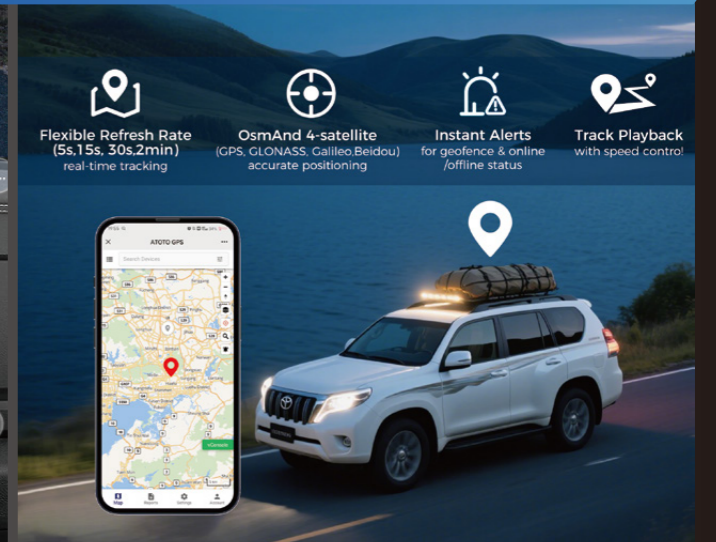

GPS Tracking