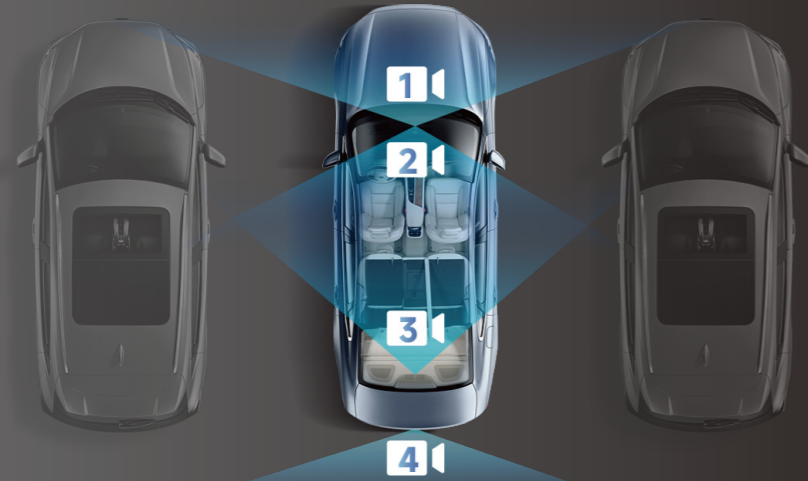

1080P QuadCam DVR Safer Driving with Road, Cabin & Baby Care